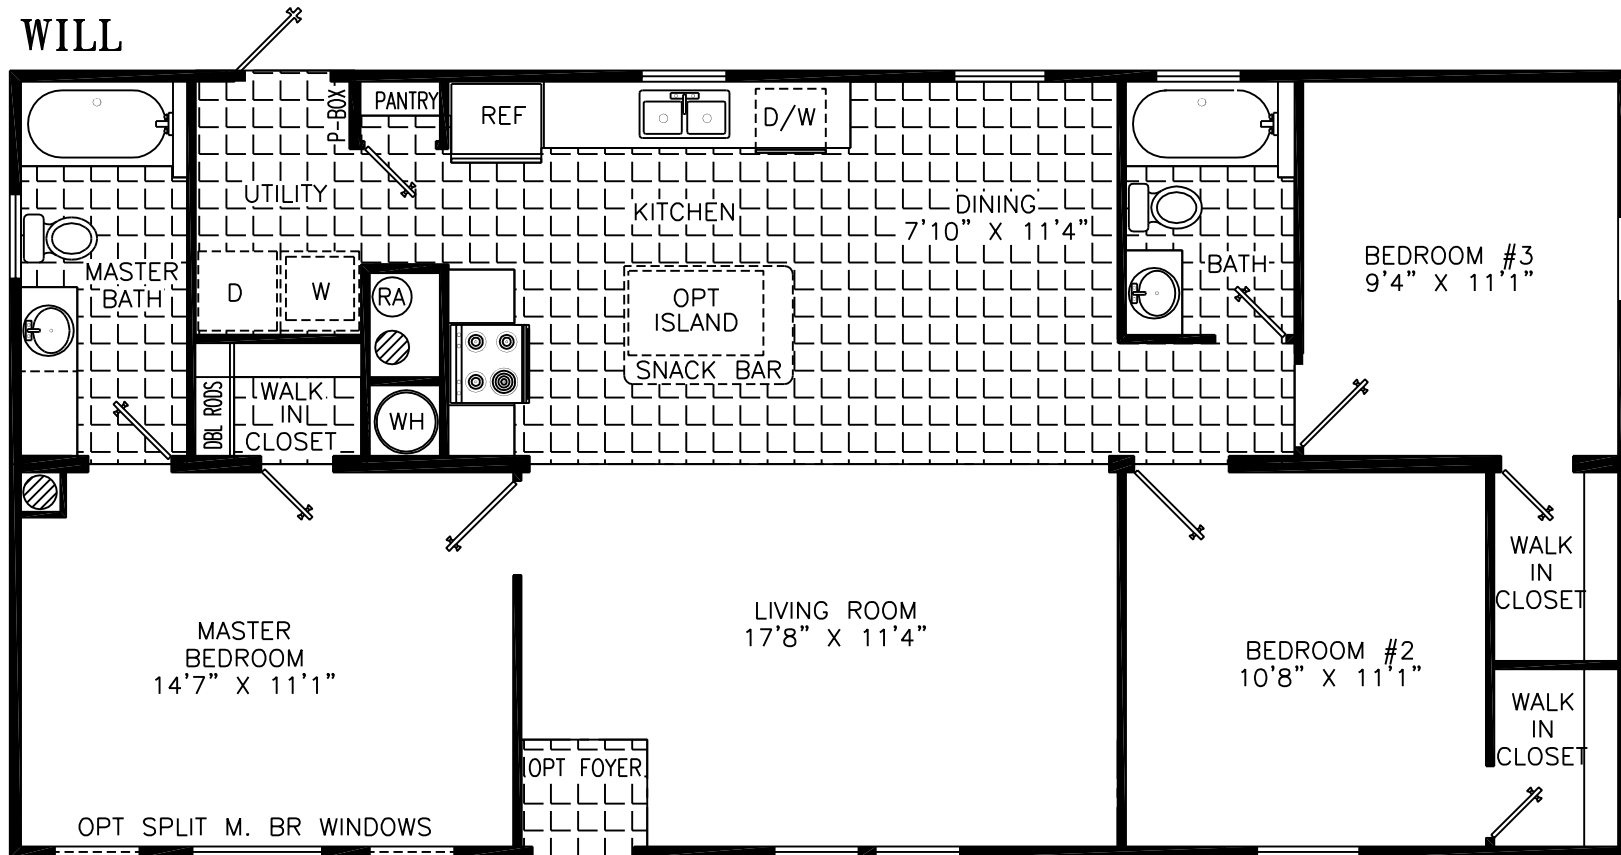

# Prestige Home Centers

48' X 24' 3 F&R, 2 BATH  
 1120 SQ. FT. - 24' WIDE  
 1196 SQ. FT. - 26' WIDE  
 1272 SQ. FT. - 28' WIDE

48C3D(10)

*Homes Designed, Built & Serviced  
 By NOBILITY HOMES*

MANUFACTURED IN ACCORDANCE WITH STANDARDS DEVELOPED AND ENFORCED BY HUD. DUE TO OUR CONTINUING PROGRAM OF PRODUCT IMPROVEMENT, PRICES AND SPECIFICATIONS ARE SUBJECT TO CHANGE WITHOUT NOTICE. SOME ITEMS SUCH AS TIRES, RIMS, AXLES AND HITCHES MAY HAVE BEEN RECYCLED AFTER INSPECTION FOR SAFETY AND APPRANCE. ALL DIMENSIONS ARE NOMINAL.