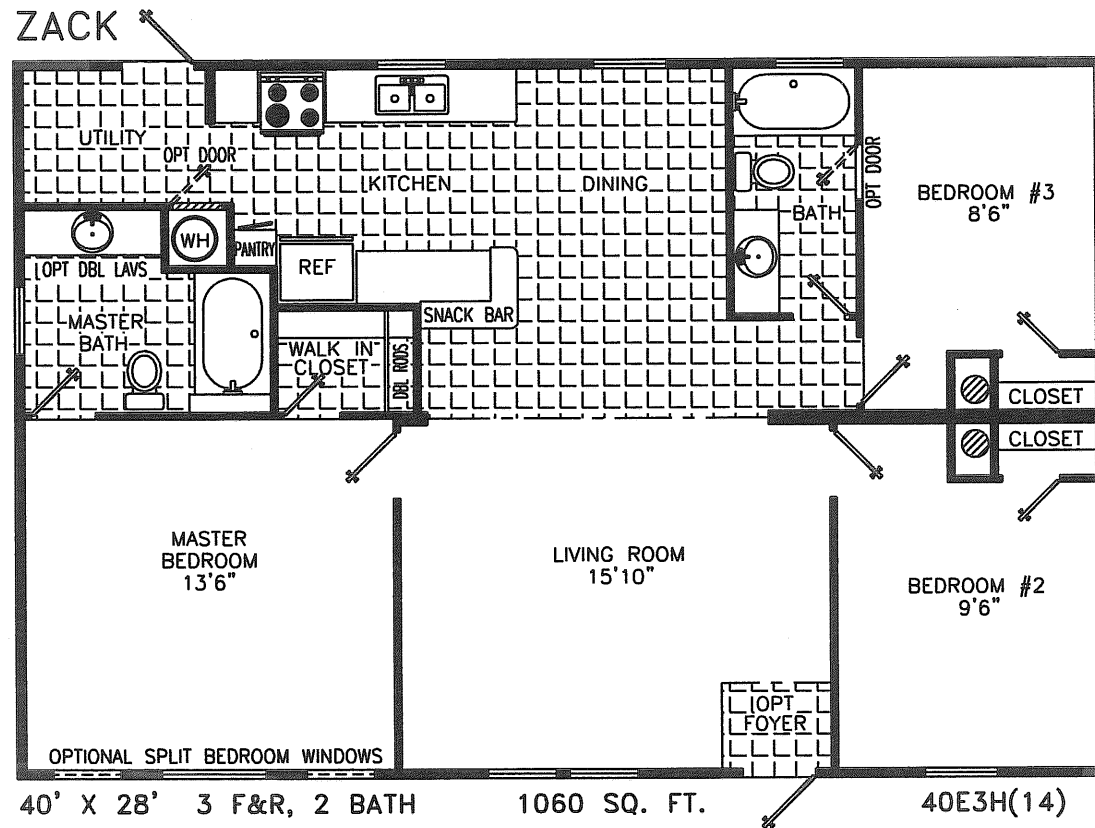

# Prestige Home Centers

OPT GLAMOUR BATH

*Homes Designed, Built & Serviced  
By NOBILITY HOMES*

THE OVERALL LENGTH INCLUDES A HITCH OF APPROXIMATELY FOUR FEET ON ALL HOMES.

MANUFACTURED IN ACCORDANCE WITH STANDARDS DEVELOPED AND ENFORCED BY HUD. DUE TO OUR CONTINUING PROGRAM OF PRODUCT IMPROVEMENT, PRICES AND SPECIFICATIONS ARE SUBJECT TO CHANGE WITHOUT NOTICE. SOME ITEMS SUCH AS TIRES, RIMS, AXLES, AND HITCHES MAY HAVE BEEN RECYCLED AFTER INSPECTION FOR SAFETY AND APPEARANCE. ALL DIMENSIONS ARE NOMINAL.