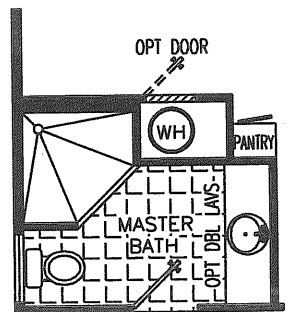

# Prestige Home Centers

OPT GLAMOUR BATH

*Homes Designed, Built & Serviced  
By NOBILITY HOMES*

THE OVERALL LENGTH INCLUDES A HITCH OF APPROXIMATELY FOUR FEET ON ALL HOMES.

MANUFACTURED IN ACCORDANCE WITH STANDARDS DEVELOPED AND ENFORCED BY HUD. DUE TO OUR CONTINUING PROGRAM OF PRODUCT IMPROVEMENT, PRICES AND SPECIFICATIONS ARE SUBJECT TO CHANGE WITHOUT NOTICE. SOME ITEMS SUCH AS TIRES, RIMS, AXLES, AND HITCHES MAY HAVE BEEN RECYCLED AFTER INSPECTION FOR SAFETY AND APPEARANCE. ALL DIMENSIONS ARE NOMINAL.