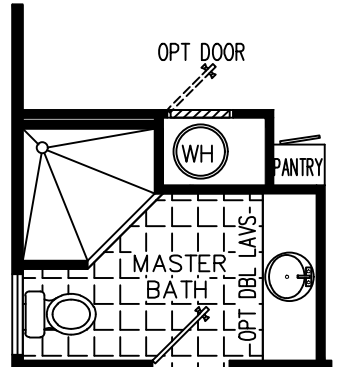

Prestige Home Centers

ZACK FLOWER

OPT GLAMOUR BATH

40' X 26' 2 F&R, 2 BATH W/8' PCH

40D2H(14)

40' X 28' 2 F&R, 2 BATH W/8' PCH

40E2H(14)

GROSS FLOOR AREA

HEATED FLOOR AREA

996.7 SQ. FT. 26' WIDE

903.3 SQ. FT. 26' WIDE

1060.0 SQ. FT. 28' WIDE

954.0 SQ. FT. 28' WIDE

*Homes Designed, Built & Serviced
By NOBILITY HOMES*

MANUFACTURED IN ACCORDANCE WITH STANDARDS DEVELOPED AND ENFORCED BY HUD. DUE TO OUR CONTINUING PROGRAM OF PRODUCT IMPROVEMENT, PRICES AND SPECIFICATIONS ARE SUBJECT TO CHANGE WITHOUT NOTICE. SOME ITEMS SUCH AS TIRES, RIMS, AXLES AND HITCHES MAY HAVE BEEN RECYCLED AFTER INSPECTION FOR SAFETY AND APPRANCE. ALL DIMENSIONS ARE NOMINAL.