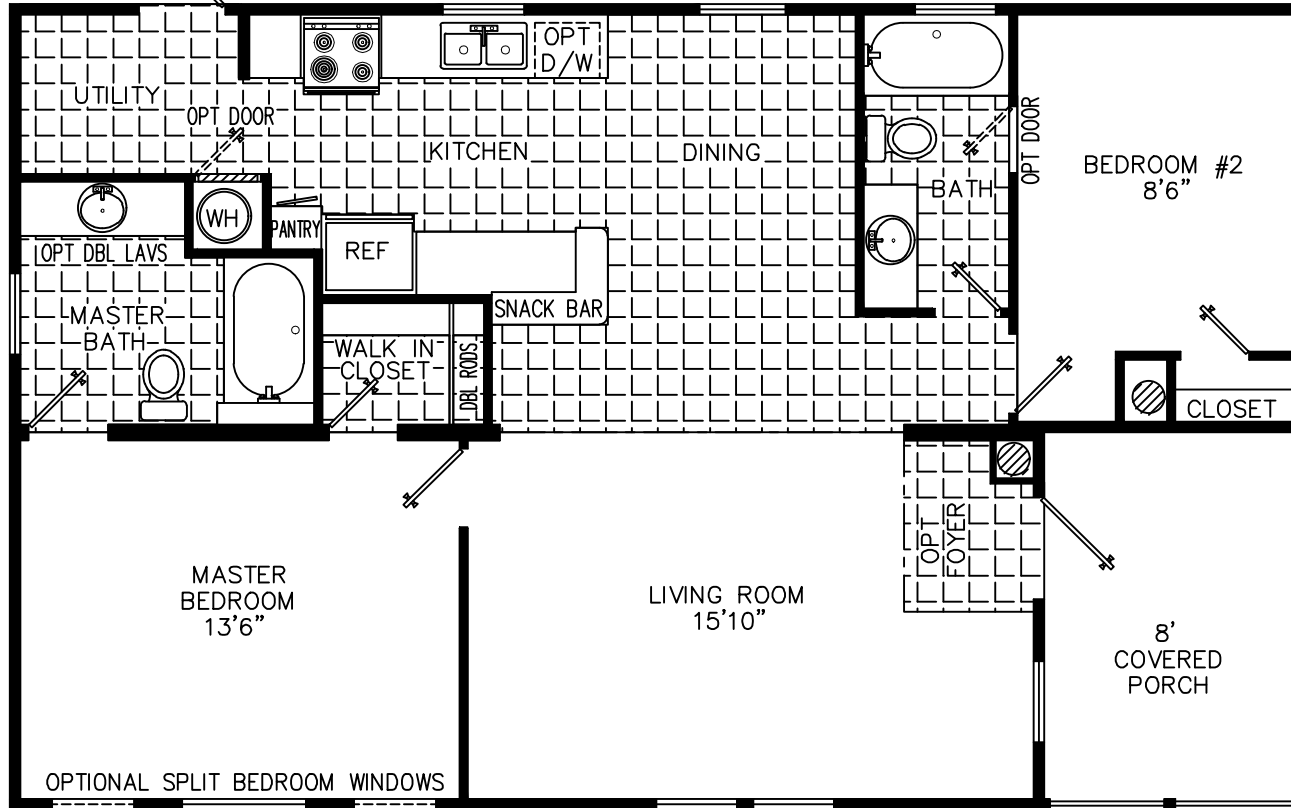

Prestige Home Centers

ZACK FLOWER

OPT GLAMOUR BATH

40' X 26' 2 F&R, 2 BATH W/8' PCH

40D2H(14)

40' X 28' 2 F&R, 2 BATH W/8' PCH

40E2H(14)

GROSS FLOOR AREA

HEATED FLOOR AREA

996.7 SQ. FT. 26' WIDE

903.3 SQ. FT. 26' WIDE

1060.0 SQ. FT. 28' WIDE

954.0 SQ. FT. 28' WIDE

*Homes Designed, Built & Serviced
By NOBILITY HOMES*

MANUFACTURED IN ACCORDANCE WITH STANDARDS DEVELOPED AND ENFORCED BY HUD. DUE TO OUR CONTINUING PROGRAM OF PRODUCT IMPROVEMENT, PRICES AND SPECIFICATIONS ARE SUBJECT TO CHANGE WITHOUT NOTICE. SOME ITEMS SUCH AS TIRES, RIMS, AXLES AND HITCHES MAY HAVE BEEN RECYCLED AFTER INSPECTION FOR SAFETY AND APPRANCE. ALL DIMENSIONS ARE NOMINAL.